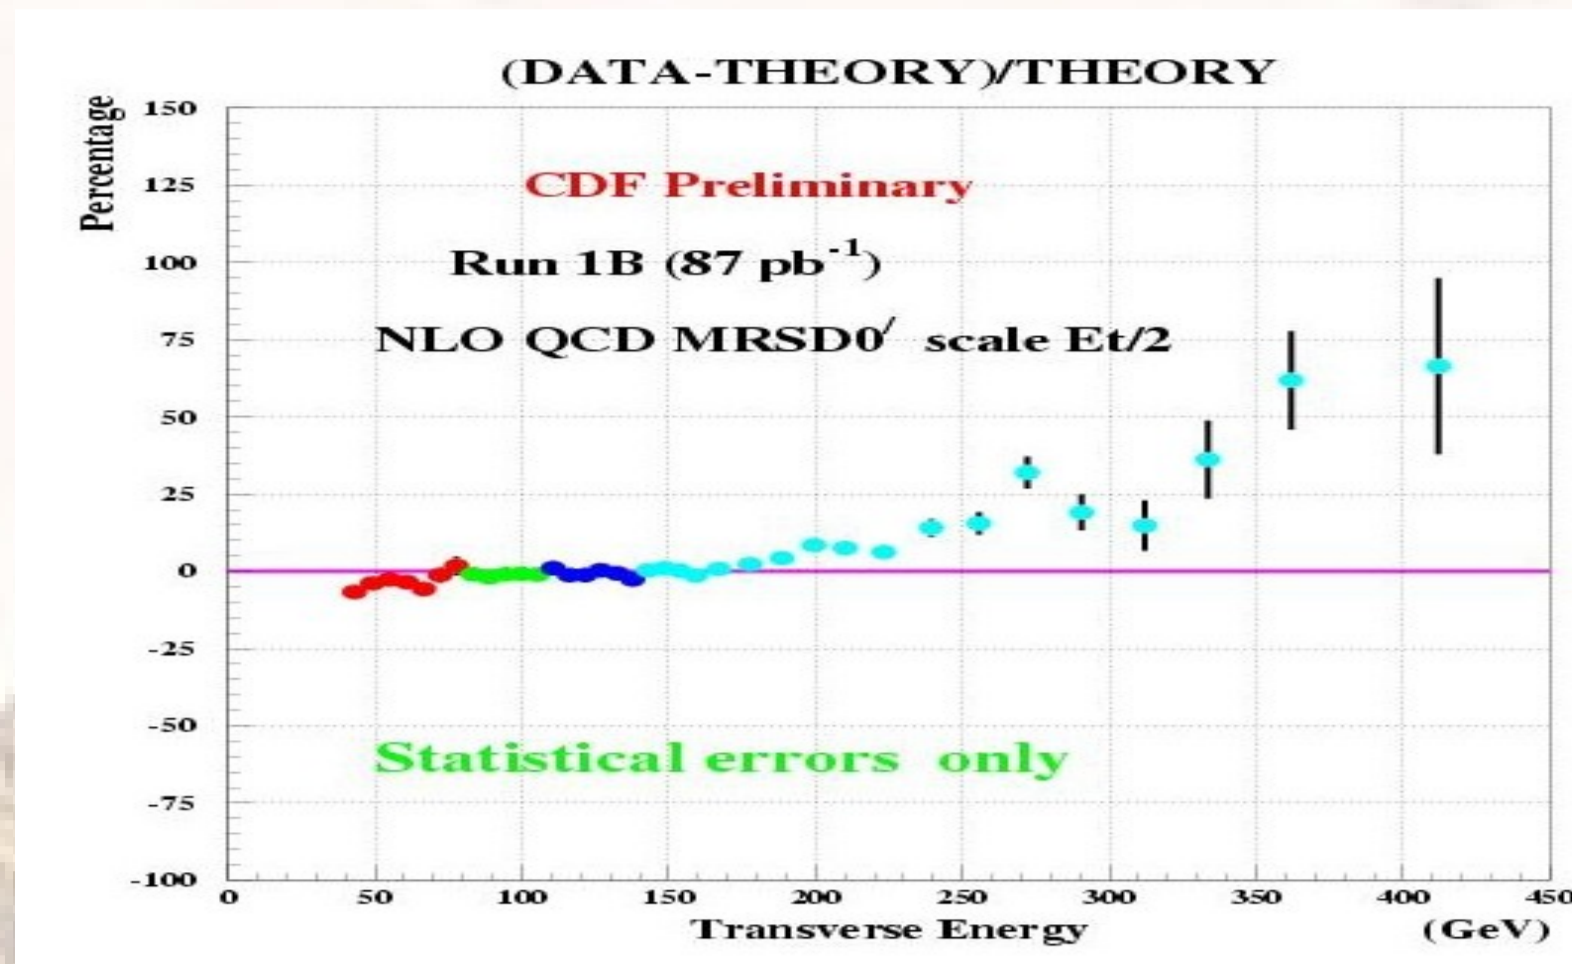

# PARTICLE PHYSICS PHENOMENOLOGY

**Experiment**

Particle physics phenomenology is the bridge between theory and experiment in the study of the building blocks of matter in the Universe - the fundamental particles - and how they interact through the fundamental forces