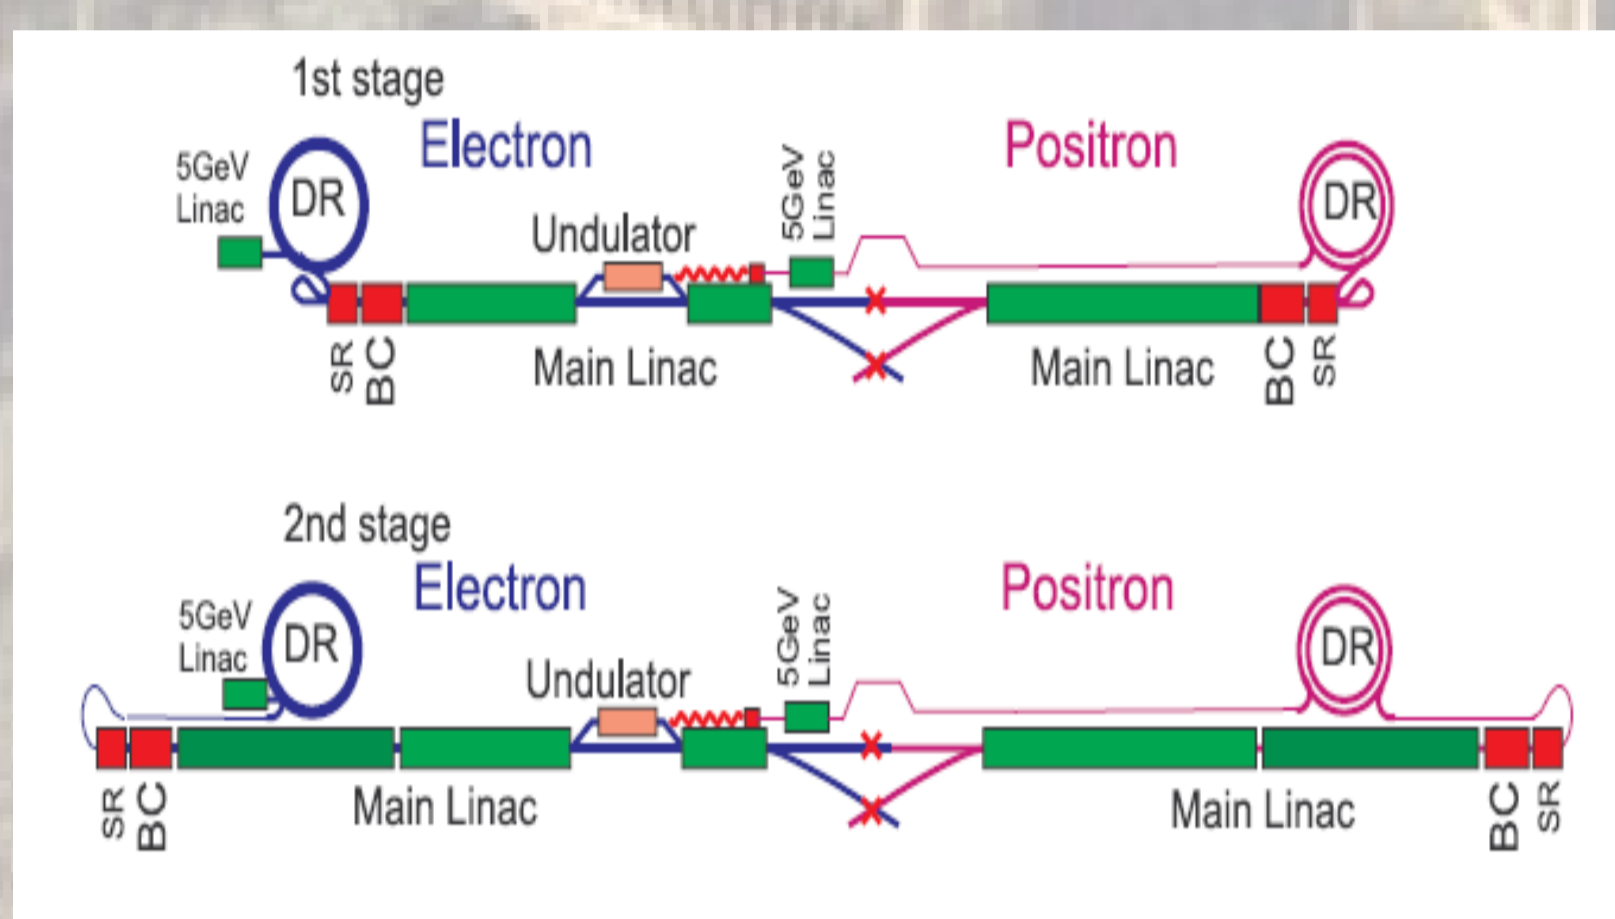

# PARTICLE PHYSICS PHENOMENOLOGY

**Experiment**

Particle physics phenomenology is the bridge between theory and experiment in the study of the building blocks of matter in the Universe - the fundamental particles - and how they interact through the fundamental forces

**Theory**